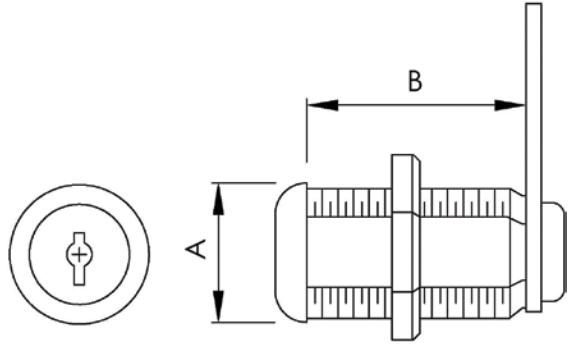

PRODUCT CODE:  
FH-71

PRODUCT CODE:  
FH-72

PRODUCT CODE:  
FH-73

Polished Chrome Utility Lock

PRODUCT CODE	A (mm)	B (mm)
FH-71	22	22
FH-72	22	28
FH-73	22	35

*Details accurate at time of print. Whilst all care has been taken in compiling this information, designs & dimensions shown are indicative only and should not be relied upon without prior approval.*