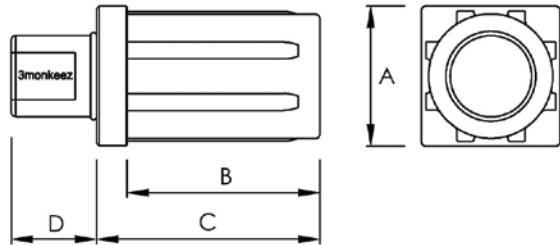

## Nylon Adjustable Foot - Square Tube

PRODUCT CODE	A	B	C	D	ADJ. HEIGHT
FH-21	25	33	40	14	20
FH-22	32	45	52	20	20
FH-23	38	45	52	25	20

## Nylon Adjustable Foot - Round Tube

PRODUCT CODE	A	B	C	D	ADJ. HEIGHT
FH-24	38	45	52	25	20
FH-25	50	55	65	26	30

To fit tube of 1.2mm or 1.6mm wall thickness.

All measurements in mm.

Details accurate at time of print. Whilst all care has been taken in compiling this information, designs & dimensions shown are indicative only and should not be relied upon without prior approval.