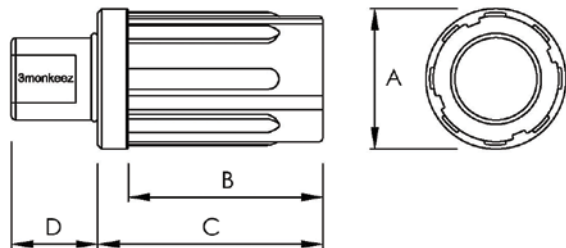

## Nylon Adjustable Foot - Square Tube

PRODUCT CODE	A	B	C	D	ADJ. HEIGHT
FH-21	25	33	40	14	20
FH-22	32	45	52	20	20
FH-23	38	45	52	25	20

## Nylon Adjustable Foot - Round Tube

PRODUCT CODE	A	B	C	D	ADJ. HEIGHT
FH-24	38	45	52	25	20
FH-25	50	55	65	26	30

To fit tube of 1.2mm or 1.6mm wall thickness.

All measurements in mm.

Details accurate at time of print. Whilst all care has been taken in compiling this information, designs & dimensions shown are indicative only and should not be relied upon without prior approval.