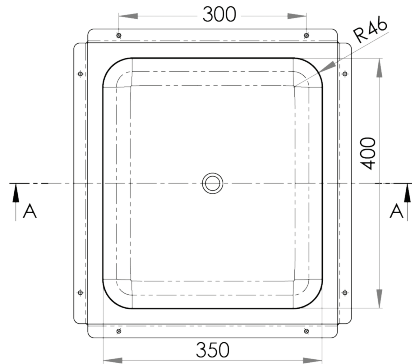

PRODUCT CODE:

ICE-403530

(400mm x 350mm x 300mm)

This 3monkeez® pre-fabricated ice well is supplied as a complete unit, ready to drop in.

FEATURES & BENEFITS:

- Internal skin - constructed from 1.2mm 304 grade stainless steel
- External skin - constructed from 1.2mm 304 grade stainless steel complete with a raised flange to prevent cross contamination
- Radius corners and cross breaks to a 25mm centre waste
- 25mm urethane injected insulation
- Custom sizes available
- Ice lid and Basket available (optional)

Custom made products incur a lead time

Top

Side

Cross Section

ICEL-403530
ICEB-403530

Details accurate at time of print. Whilst all care has been taken in compiling this information, designs & dimensions shown are indicative only and should not be relied upon without prior approval.