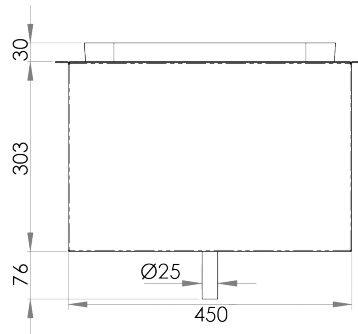

PRODUCT CODE:

ICE-403530

(400mm x 350mm x 300mm)

This 3monkeez® pre-fabricated ice well is supplied as a complete unit, ready to drop in.

FEATURES & BENEFITS:

- Internal skin - constructed from 1.2mm 304 grade stainless steel
- External skin - constructed from 1.2mm 304 grade stainless steel complete with a raised flange to prevent cross contamination
- Radius corners and cross breaks to a 25mm centre waste
- 25mm urethane injected insulation
- Custom sizes available
- Ice lid and Basket available (optional)

Custom made products incur a lead time

Top

Side

Cross Section

ICEL-403530
ICEB-403530

Details accurate at time of print. Whilst all care has been taken in compiling this information, designs & dimensions shown are indicative only and should not be relied upon without prior approval.