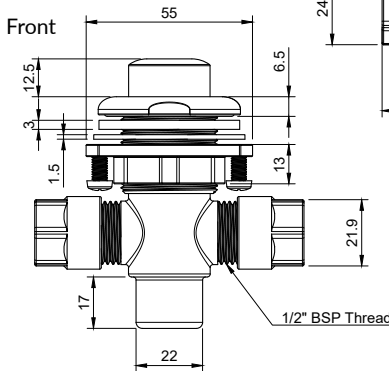

Commercial Tapware

W
Lead Free
AS 2716
23145

100%
STAINLESS
STEEL
LEAD FREE

GUARDIAN[®] TAPWARE

10 YEAR
WARRANTY
2 YEAR
CRISTE
SUPPORT

Time Flow Activation Button

P-3MSS-TVTF

Time Flow Activation Button

- 1/2" MI BSP Connections
- 304 Grade S/S

Bottom

Front

P-3MSSP-ADA-TV

Optional adaptors for tight spaces

- Pair of Adaptors to Suit Time Flow Activation Button
- 1/2" FI BSP x M10 Inlet Hose Connection

P-3MSS-TVTF-ADA

Combined unit

Side

* Inlet hoses not supplied

*Exclusions apply

3monkeez.com.au