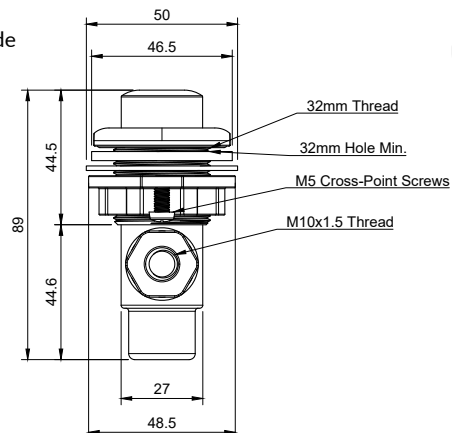

- 1/2" MI BSP Connections
- 304 Grade S/S

Bottom

Front

P-3MSSP-ADA-TV

Optional adaptors for tight spaces

- Pair of Adaptors to Suit Time Flow Activation Button
- 1/2" FI BSP x M10 Inlet Hose Connection

P-3MSS-TVTF-ADA

Combined unit

Side

* Inlet hoses not supplied

*Exclusions apply

3monkeez.com.au