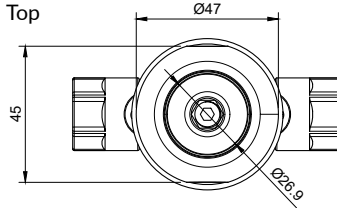

- 1/2" MI BSP Connections
- 304 Grade S/S

Bottom

Front

P-3MSSP-ADA-TV

Optional adaptors for tight spaces

- Pair of Adaptors to Suit Time Flow Activation Button
- 1/2" FI BSP x M10 Inlet Hose Connection

P-3MSS-TVTF-ADA