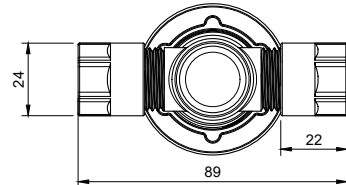

Commercial Tapware

W
Lead Free
AS 2716
23145

100%
STAINLESS
STEEL
LEAD FREE

GUARDIAN[®] TAPWARE

10 YEAR
WARRANTY
2 YEAR
CRISTE
SUPPORT

Time Flow Activation Button

P-3MSS-TVTF

Time Flow Activation Button

- 1/2" MI BSP Connections
- 304 Grade S/S

Bottom

Front

P-3MSSP-ADA-TV

Optional adaptors for tight spaces

- Pair of Adaptors to Suit Time Flow Activation Button
- 1/2" FI BSP x M10 Inlet Hose Connection

P-3MSS-TVTF-ADA

Combined unit

Side

* Inlet hoses not supplied

*Exclusions apply

3monkeez.com.au