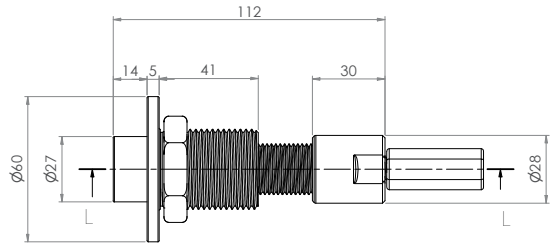

Plumbing & Sanitary

Wall Mount Push Button Kit with Mounting Plate

PRA-KIT

- Activates Inwall Front Press Cistern
- 300 x 300 Mounting Plate
- Variable Length (Cut To Suit)
- 304 Grade Stainless Steel Button and Flange

Side

Section View