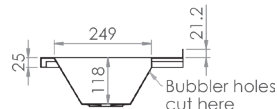

### Wall Mount Trough

1. Quantity - \_\_\_\_\_
2. Length -  900mm  1200mm  1500mm  1800mm  2400mm
3. 300mmH Flat Splashback (extra cost)  No  Yes
4. Freestanding Frame (extra cost)  No  Yes, height - \_\_\_\_\_ mm
5. Plug and Waste (extra cost)  No  Yes
6. Tap Holes (optional)  No  Yes, number of tap holes - \_\_\_\_\_  
 Tap Hole Size  20mm  22.5mm  25mm  30mm  35mm  
 Tap Hole Position  Inner Wall  Hob  

7. Pre Plumbing (extra cost)  No  Yes

**Recommended tap hole spacing: Adults – 600mm and children\* – 450mm**

Please draw tap holes clearly, showing dimensions for spacing

\* Lever handle taps are recommended for children 8 years and under.