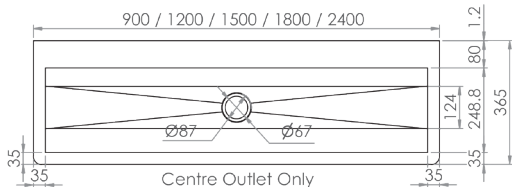

### Wall Mount Trough

1. Quantity - \_\_\_\_\_
2. Length -  900mm  1200mm  1500mm  1800mm  2400mm
3. 300mmH Flat Splashback (extra cost)  No  Yes
4. Freestanding Frame (extra cost)  No  Yes, height - \_\_\_\_\_ mm
5. Plug and Waste (extra cost)  No  Yes
6. Tap Holes (optional)  No  Yes, number of tap holes - \_\_\_\_\_  
 Tap Hole Size  20mm  22.5mm  25mm  30mm  35mm  
 Tap Hole Position  Inner Wall  Hob  

7. Pre Plumbing (extra cost)  No  Yes

**Recommended tap hole spacing: Adults – 600mm and children\* – 450mm**

Please draw tap holes clearly, showing dimensions for spacing

\* Lever handle taps are recommended for children 8 years and under.