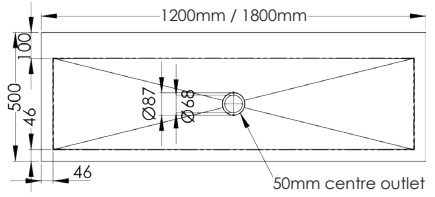

### Wall Mount Trough

- 1. Quantity - \_\_\_\_\_
- 2. Length  1200mm  1800mm
- 3. Freestanding Frame (extra cost)  No  Yes
- 4. Plug and Waste (extra cost)  No  Yes
- 5. 300mmH Flat Splashback (extra cost)  No  Yes
- 6. Tap Holes (optional)  No  Yes

Number of Tap Holes - \_\_\_\_\_

Tap Hole Size  20mm  22.5mm  25mm  30mm  35mm

- 7. Pre Plumbing (extra cost)  No  Yes

**Recommended tap hole spacing: Adults - 600mm and children\* - 450mm**

Please draw tap holes clearly, showing dimensions for spacing