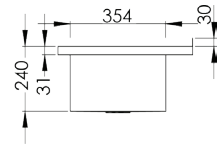

### Wall Mount Trough

- 1. Quantity - \_\_\_\_\_
- 2. Length  1200mm  1800mm
- 3. Freestanding Frame (extra cost)  No  Yes
- 4. Plug and Waste (extra cost)  No  Yes
- 5. 300mmH Flat Splashback (extra cost)  No  Yes
- 6. Tap Holes (optional)  No  Yes

Number of Tap Holes - \_\_\_\_\_

Tap Hole Size  20mm  22.5mm  25mm  30mm  35mm

- 7. Pre Plumbing (extra cost)  No  Yes

**Recommended tap hole spacing: Adults - 600mm and children\* - 450mm**

Please draw tap holes clearly, showing dimensions for spacing