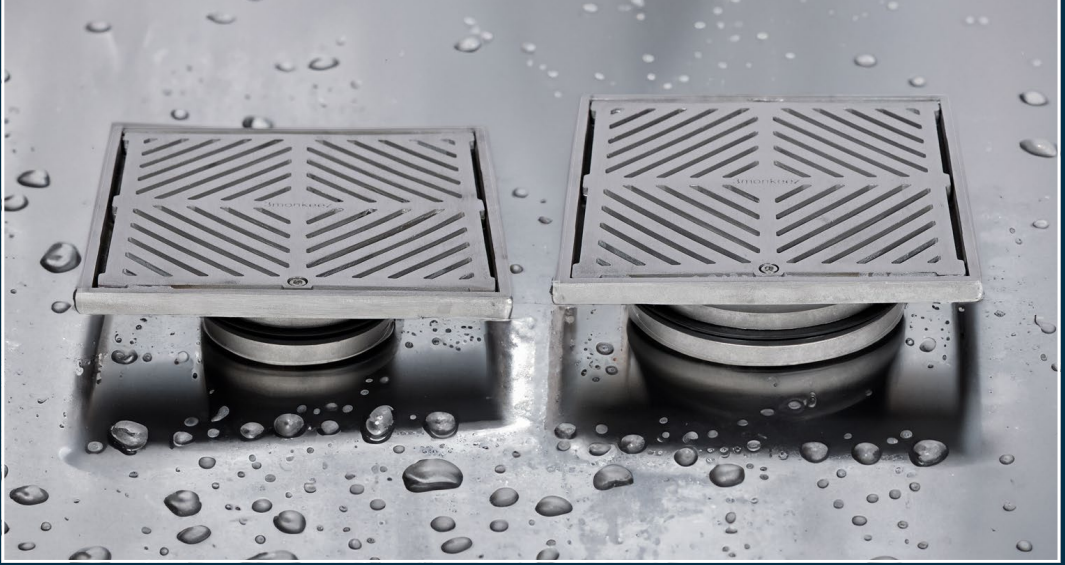

FW-100VL

FW-150VL

Complete Scraptrap® Floor Waste range available online.

Choosing your ideal floor waste solution is easy. Sele

Round or Square

With or without Scraptrap®

*Suits 100mm DWV, HDPE Pipe | Suits 150mm DWV, HDPE Pipe

ct the shape, the size, purpose and optional features.

100 or 150 Spigot*

With or without Vinyl Clamp

The Stainless Steel Advantage

ZERO LEAD CONTAMINATION

Water quality not compromised.

NO GRIME BUILD-UP

Waterways remain clean and the quality and taste of the water is not distorted.