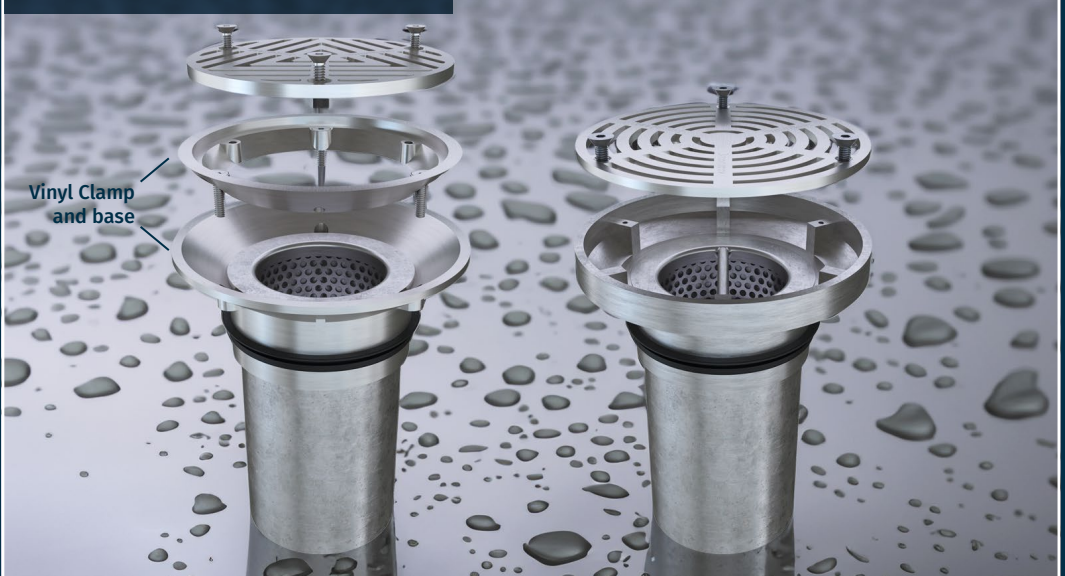

FW-100VL

FW-150VL

Complete Scraptrap® Floor Waste range available online.

Choosing your ideal floor waste solution is easy. Sele

Round or Square

With or without Scraptrap®

*Suits 100mm DWV, HDPE Pipe | Suits 150mm DWV, HDPE Pipe

ct the shape, the size, purpose and optional features.

100 or 150 Spigot*

With or without Vinyl Clamp

The Stainless Steel Advantage

ZERO LEAD CONTAMINATION

Water quality not compromised.

NO GRIME BUILD-UP

Waterways remain clean and the quality and taste of the water is not distorted.