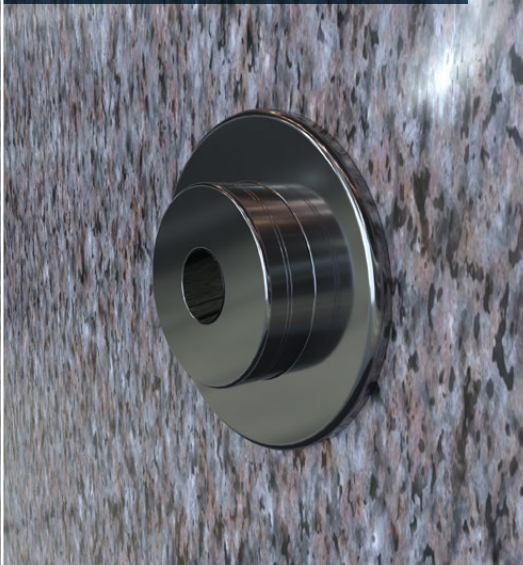

Wall or Bench Mount Sensors