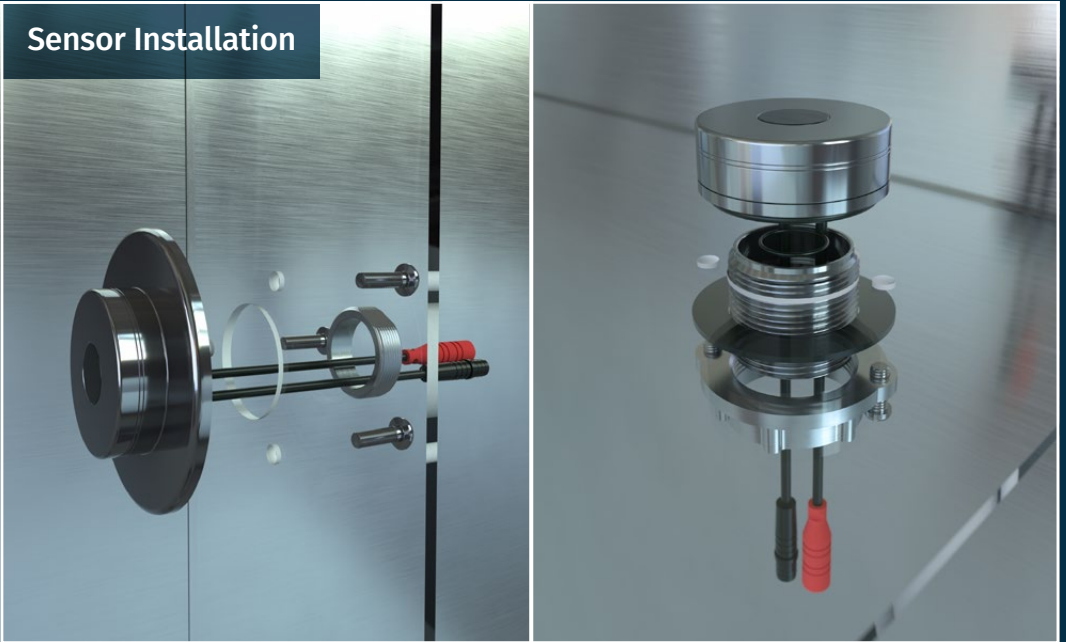

Wall or Bench Mount Sensors

All units include a unique, traceable serial number.

ion is easy. Select from the options below and more.

Battery or Mains Powered

Sensor Installation

The Stainless Steel Advantage

ZERO LEAD CONTAMINATION

Water quality not compromised.

NO GRIME BUILD-UP

Waterways remain clean and the quality and taste of the water is not distorted.

SMOOTH FINISH

Stainless steel provides an easy to clean surface and prevents the build-up of bacteria.