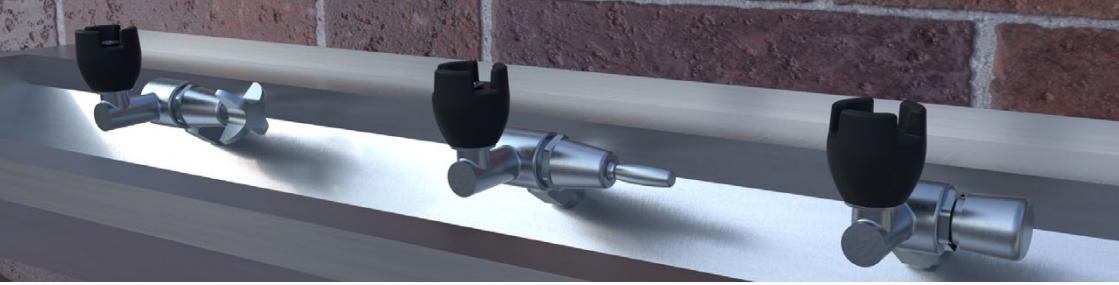

The **Stainless Steel Advantage**

GUARDIAN[®]
TAPWARE

3monkeez[®]
innovate. create. deliver.

W
Lead Free

Cam Action 45 Degree Bubbler with Silicone Mouthguard

Lever Handle 45 Degree Bubbler with Silicone Mouthguard

Push Button Action 45 Degree Bubbler with Silicone Mouthguard

T-3MSS-BUBS45C

T-3MSS-BUBS45L

T-3MSS-BUBS45P

Cam Action 45 Degree Bubbler with Metal Mouthguard

Lever Handle 45 Degree Bubbler with Metal Mouthguard

Push Button Action 45 Degree Bubbler with Silicone Mouthguard

T-3MSS-BUB45C

T-3MSS-BUB45L

T-3MSS-BUBS45P

Horizontal Cam Action Wall Mount Bubbler with Silicone Mouthguard

T-3MSS-BUB90C

Horizontal Lever Handle Wall Mount Bubbler with Silicone Mouthguard

T-3MSS-BUBS90L

Horizontal Push Button Wall Mount Bubbler with Silicone Mouthguard

T-3MSS-BUBS90P

Compact Lever Handle Bubbler

T-3MSS-BUBCLH

Compact Push Button Bubbler

T-3MSS-BUBCPB

Cam Action Wall Mount Bottle Filler