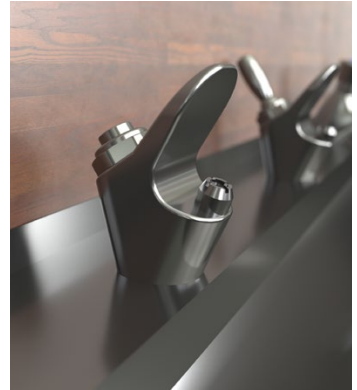

Push Button Action 45 Degree Bubbler with Silicone Mouthguard

T-3MSS-BUB45C

T-3MSS-BUB45L

T-3MSS-BUBS45P

Horizontal Cam Action Wall Mount Bubbler with Silicone Mouthguard

T-3MSS-BUB90C

Horizontal Lever Handle Wall Mount Bubbler with Silicone Mouthguard

T-3MSS-BUBS90L

Horizontal Push Button Wall Mount Bubbler with Silicone Mouthguard

T-3MSS-BUBS90P

Compact Lever Handle Bubbler

T-3MSS-BUBCLH

Compact Push Button Bubbler

T-3MSS-BUBCPB

Cam Action Wall Mount Bottle Filler

T-3MSS-BFC

Lever Handle Wall Mount Bottle Filler

T-3MSS-BFL

Push Button Wall Mount Bottle Filler

T-3MSS-BFP

Lever Handle Bib Taps

T-3MSS-BT6L
6 Second Timed Flow

T-3MSS-BT18L
18 Second Timed Flow