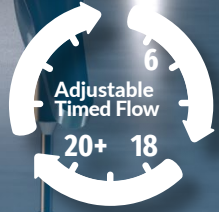

T-3MSS-PTMPB

Mechanical Operation - On/Off

Complete Guardian Tapware® range available online.

Choosing your Premium Tapware solution is easy. Select from

Choose your Tap - Bubbler, Bib Tap or Bottle Filler

Bench Mounted Options

All units include a unique, traceable serial number.

from the options below and more.

Timed Flow Options

Wall Mounted Options

The Stainless Steel Advantage

ZERO LEAD CONTAMINATION

Water quality not compromised.