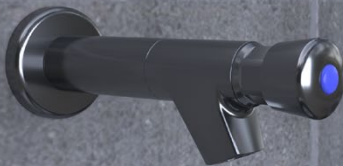

Push Button Action 45 Degree Bubbler with Silicone Mouthguard

T-3MSS-BUB45C

T-3MSS-BUB45L

T-3MSS-BUBS45P

Horizontal Cam Action Wall Mount Bubbler with Silicone Mouthguard

T-3MSS-BUB90C

Horizontal Lever Handle Wall Mount Bubbler with Silicone Mouthguard

T-3MSS-BUBS90L

Horizontal Push Button Wall Mount Bubbler with Silicone Mouthguard

T-3MSS-BUBS90P

Compact Lever Handle Bubbler

T-3MSS-BUBCLH

Compact Push Button Bubbler

T-3MSS-BUBCPB

Cam Action Wall Mount Bottle Filler

T-3MSS-PTMPB

Mechanical Operation - On/Off

Complete Guardian Tapware® range available online.

Choosing your Premium Tapware solution is easy. Select from

Choose your Tap - Bubbler, Bib Tap or Bottle Filler

Bench Mounted Options

All units include a unique, traceable serial number.

from the options below and more.

Timed Flow Options

Wall Mounted Options

The Stainless Steel Advantage

ZERO LEAD CONTAMINATION

Water quality not compromised.