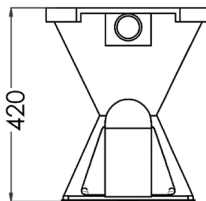

Pedestal Toilet Pan - S Trap

WC-SSPS

- Vandal proof design
- Compatible with 3monkeez® Dual Flush Cistern - AB-CIS-DF-2 or 3monkeez® Pull Chain Cistern - AB-CIS-PC
- Easy to retrofit
- Simple installation
- Radius edges
- Satin finish
- 2mm 304 grade stainless steel
- In stock and available for immediate delivery

Top

Front

Rear

Bottom

Floor Clip

Cross Section

If used with 3monkeez® cistern and stainless steel flushpipe, set out range is 330mm – 470mm from wall to centre of outlet.