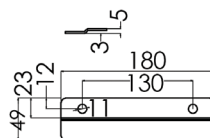

Top

Front

Rear

Bottom

Floor Clip

Cross Section

If used with 3monkeez® cistern and stainless steel flushpipe, set out range is 330mm – 470mm from wall to centre of outlet.