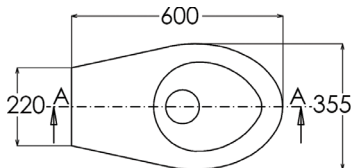

Pedestal Toilet Pan - S Trap

WC-SSPS

- Vandal proof design
- Compatible with 3monkeez® Dual Flush Cistern - AB-CIS-DF-2 or 3monkeez® Pull Chain Cistern - AB-CIS-PC
- Easy to retrofit
- Simple installation
- Radius edges
- Satin finish
- 2mm 304 grade stainless steel
- In stock and available for immediate delivery

Top

Front

Rear

Bottom

Floor Clip

Cross Section

If used with 3monkeez® cistern and stainless steel flushpipe, set out range is 330mm – 470mm from wall to centre of outlet.