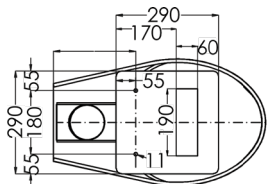

Top

Front

Rear

Bottom

Floor Clip

Cross Section

If used with 3monkeez® cistern and stainless steel flushpipe, set out range is 330mm – 470mm from wall to centre of outlet.