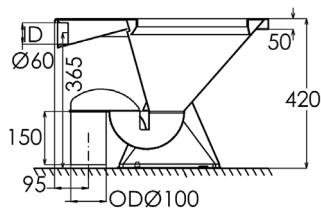

Top

Front

Rear

Bottom

Floor Clip

Cross Section

If used with 3monkeez® cistern and stainless steel flushpipe, set out range is 330mm – 470mm from wall to centre of outlet.