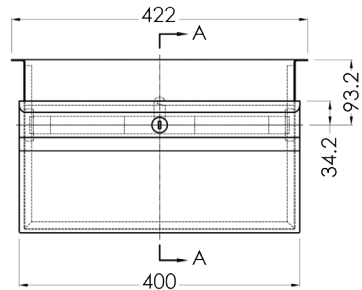

Storage Solutions

Stainless Steel Gastronorm Drawer

SS DRAWER-1G (suits removable pans)

- Constructed from 1.2mm 304 grade stainless steel
- Heavy duty drawer slide that extends past open to allow pans to be removed with ease
- Pre-drilled fixing holes for under bench mounting
- Under bench mounted
- Lockable
- Specifically designed to allow easy access to pans

Top

Front

Cross Section