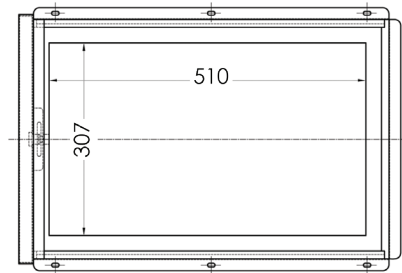

Storage Solutions

Stainless Steel Gastronorm Drawer

SS DRAWER-1G (suits removable pans)

- Constructed from 1.2mm 304 grade stainless steel
- Heavy duty drawer slide that extends past open to allow pans to be removed with ease
- Pre-drilled fixing holes for under bench mounting
- Under bench mounted
- Lockable
- Specifically designed to allow easy access to pans

Top

Front

Cross Section